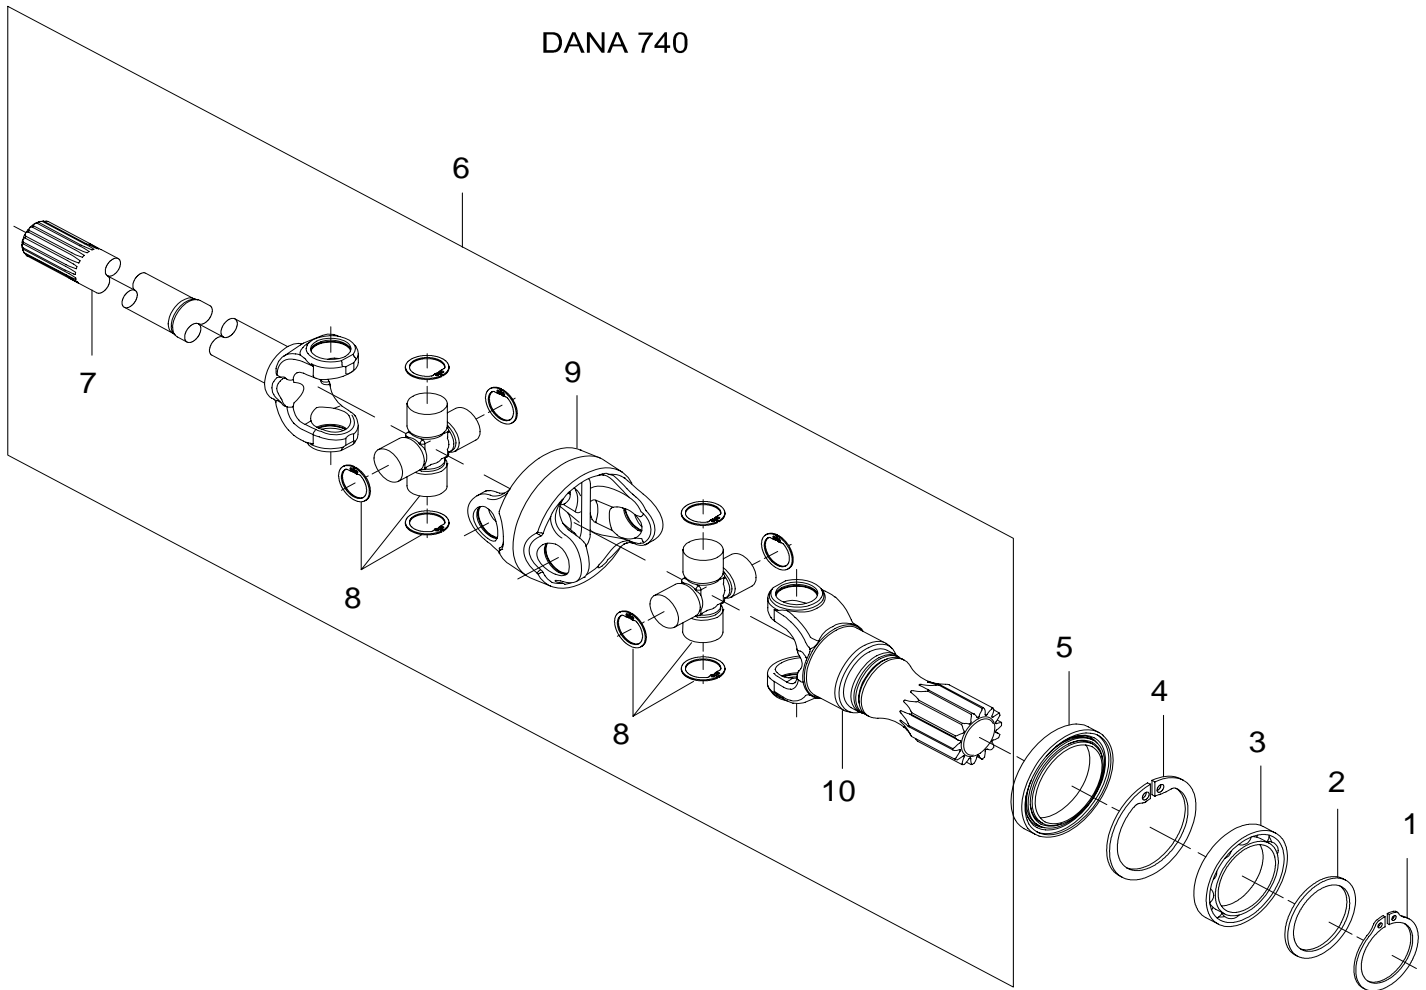

VETOAKSELI 4WD
DANA 740
(TEOLL.AKSELI)

DRIVAXEL 4WD DANA DRIVE SHAFT 4WD
740 (IND.)

DANA 740 (IND.)

ANTRIEBSWELLE
4WD DANA 740 (IND.)

ARBRE DE
COMMANDE 4WD
DANA 740 (IND.)

64-07

1.6.2007

T121c, T121h, T131c, T131h,
T151eh, T151eLS, T161c, T161h,
T161LS, T171c, T171h, T171LS,
T191h, T191LS

DANA 740